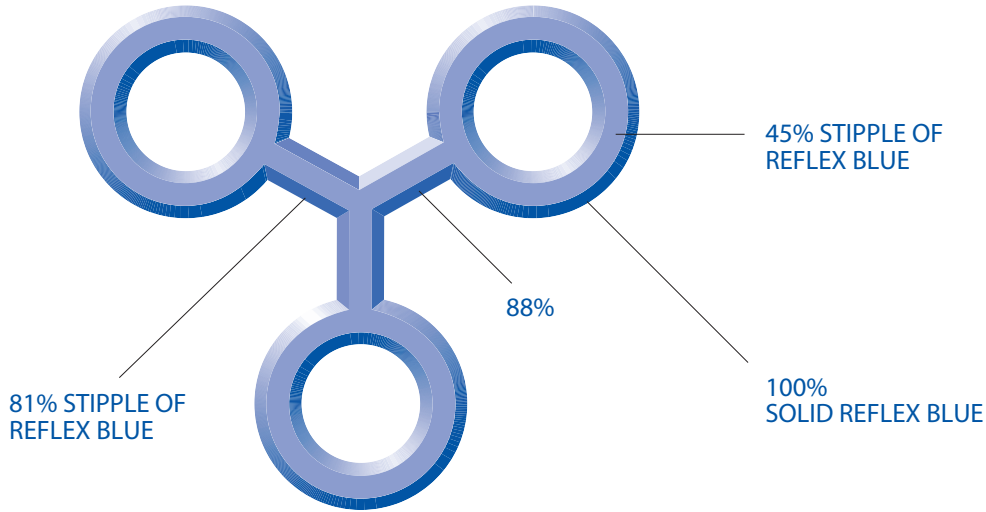

1 COLOUR SPOT  
REFLEX BLUE

100% 90% 80% 70% 60% 50% 40% 30% 20% 10%